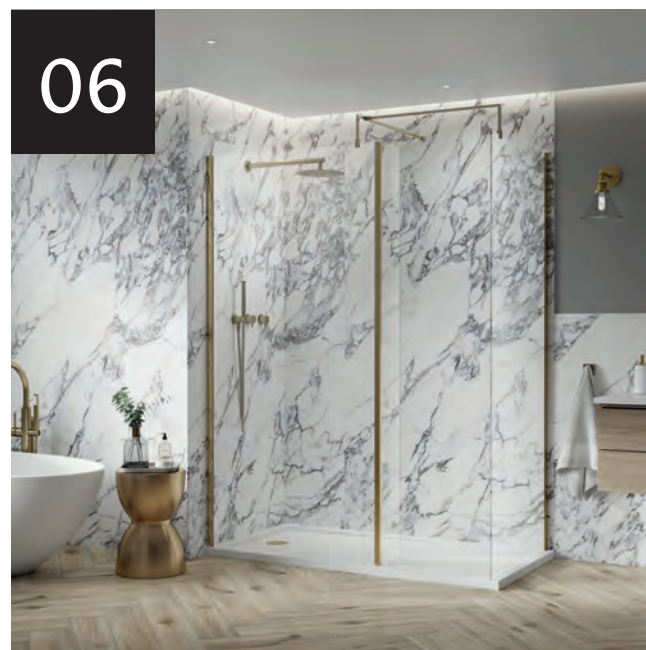

# BATHROOM COLLECTION 2024

Splashwall Shower Panels are the ideal alternative to tiles, allowing you to transform your bathroom easily and quickly.

Our panels are designed to be easy to install and can be fitted onto virtually any surface for a watertight finish. With a huge array of different designs available, we have something for every bathroom with our five product ranges, all backed by our 15 year guarantee.