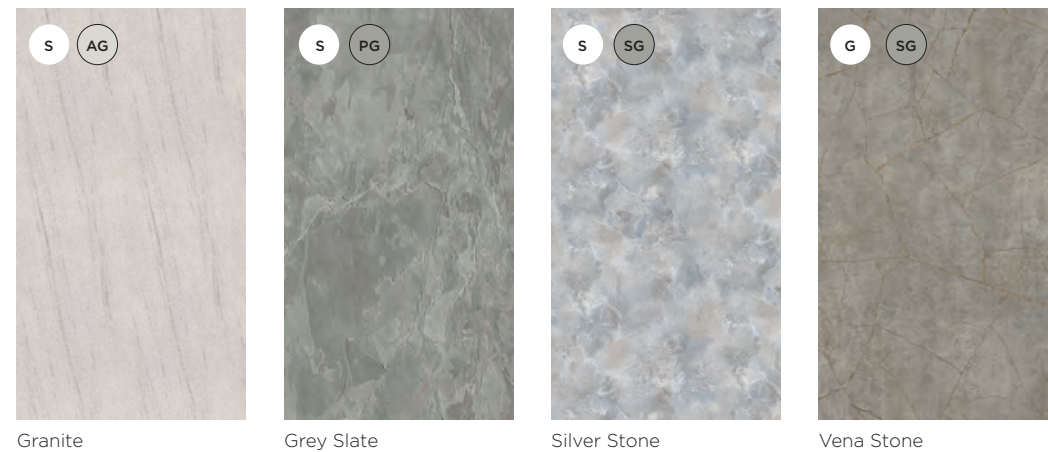

**ELITE**  
STONE  
COLLECTION

● FINISH ● SEALANT

**THIS RANGE BENEFITS FROM...**

- 15 YEAR GUARANTEE
- EASY TO CLEAN
- INSTALL OVER TILES
- NO GROUTING REQUIRED

Ideal for a feature wall, the Stone range offers beautiful natural inspired designs, along with complementary textured finishes. Our Vena Stone comes with a high gloss finish, perfect to highlight the delicate veining, whereas Grey Slate is combined with a beautiful stone texture, replicating the real thing.