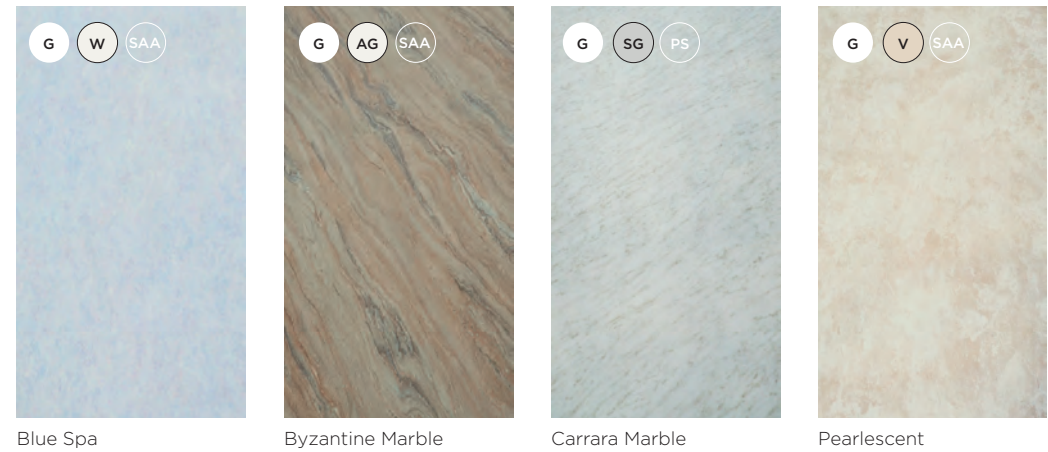

Graphite Diffusion

Metallic Gray

Moon Dust

Sky Blue

Star Dust

Volcanic Dust

Volcanic Sand

White Gloss

Style Shown: Moon Dust

All decors are representative - we recommend you see a sample before ordering

**LAMINATE**  
 MARBLE  
 COLLECTION

● FINISH ● SEALANT ○ PROFILE

**THIS RANGE  
 BENEFITS  
 FROM...**

- 15 YEAR GUARANTEE
- EASY TO CLEAN
- INSTALL OVER TILES
- NO GROUTING REQUIRED

These marble inspired designs add a touch of sophistication to any bathroom. Achieve a classic look with Carrara Marble, or add depth with our deeper marbles; Byzantine and Pearlescent.