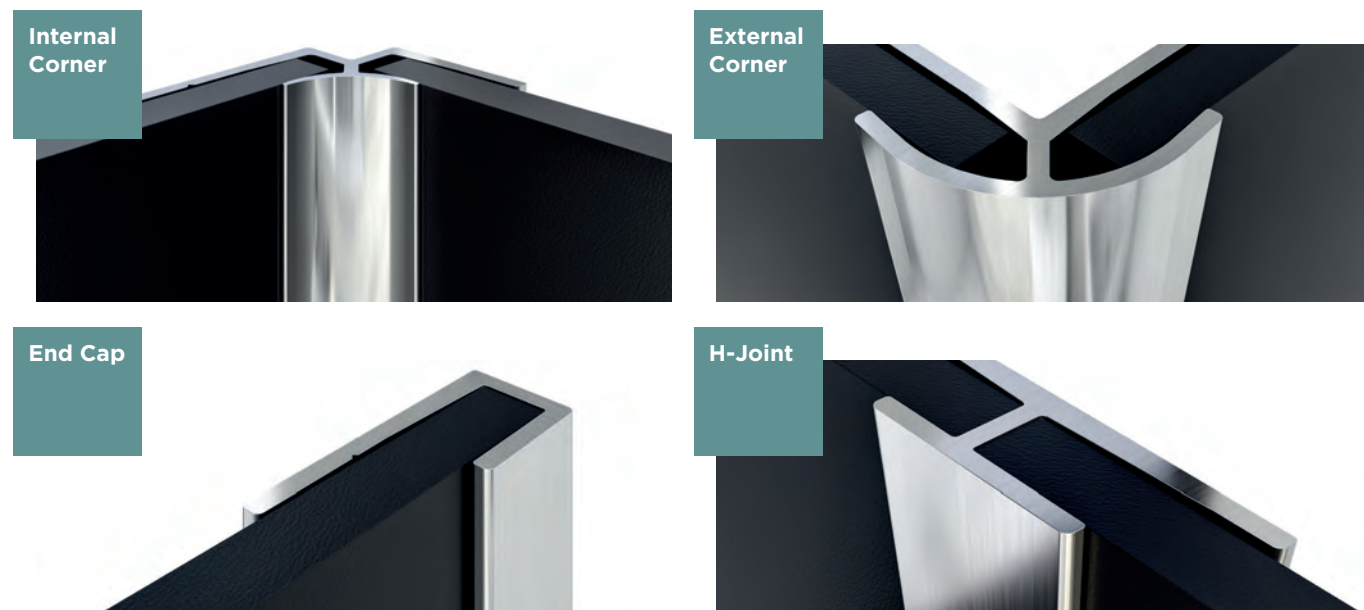

ACRYLIC PATTERNS CODES

PANELS	1220mm Square Edge
Beige Rings	5060482799361
Blue Rings	5060482799354
Cubes	5060482799323
Mosaic	5060482799347

PROFILES	Internal Corner	External Corner	End Cap	H-Joint
Polished Silver	5060045034403	5060045034373	5060045034397	5060045034380

EXTRAS	
Adhesive	5060699097328
Sealant - Clear	5060699097311

ACRYLIC PATTERNS PANELS

ACRYLIC PATTERNS PROFILES