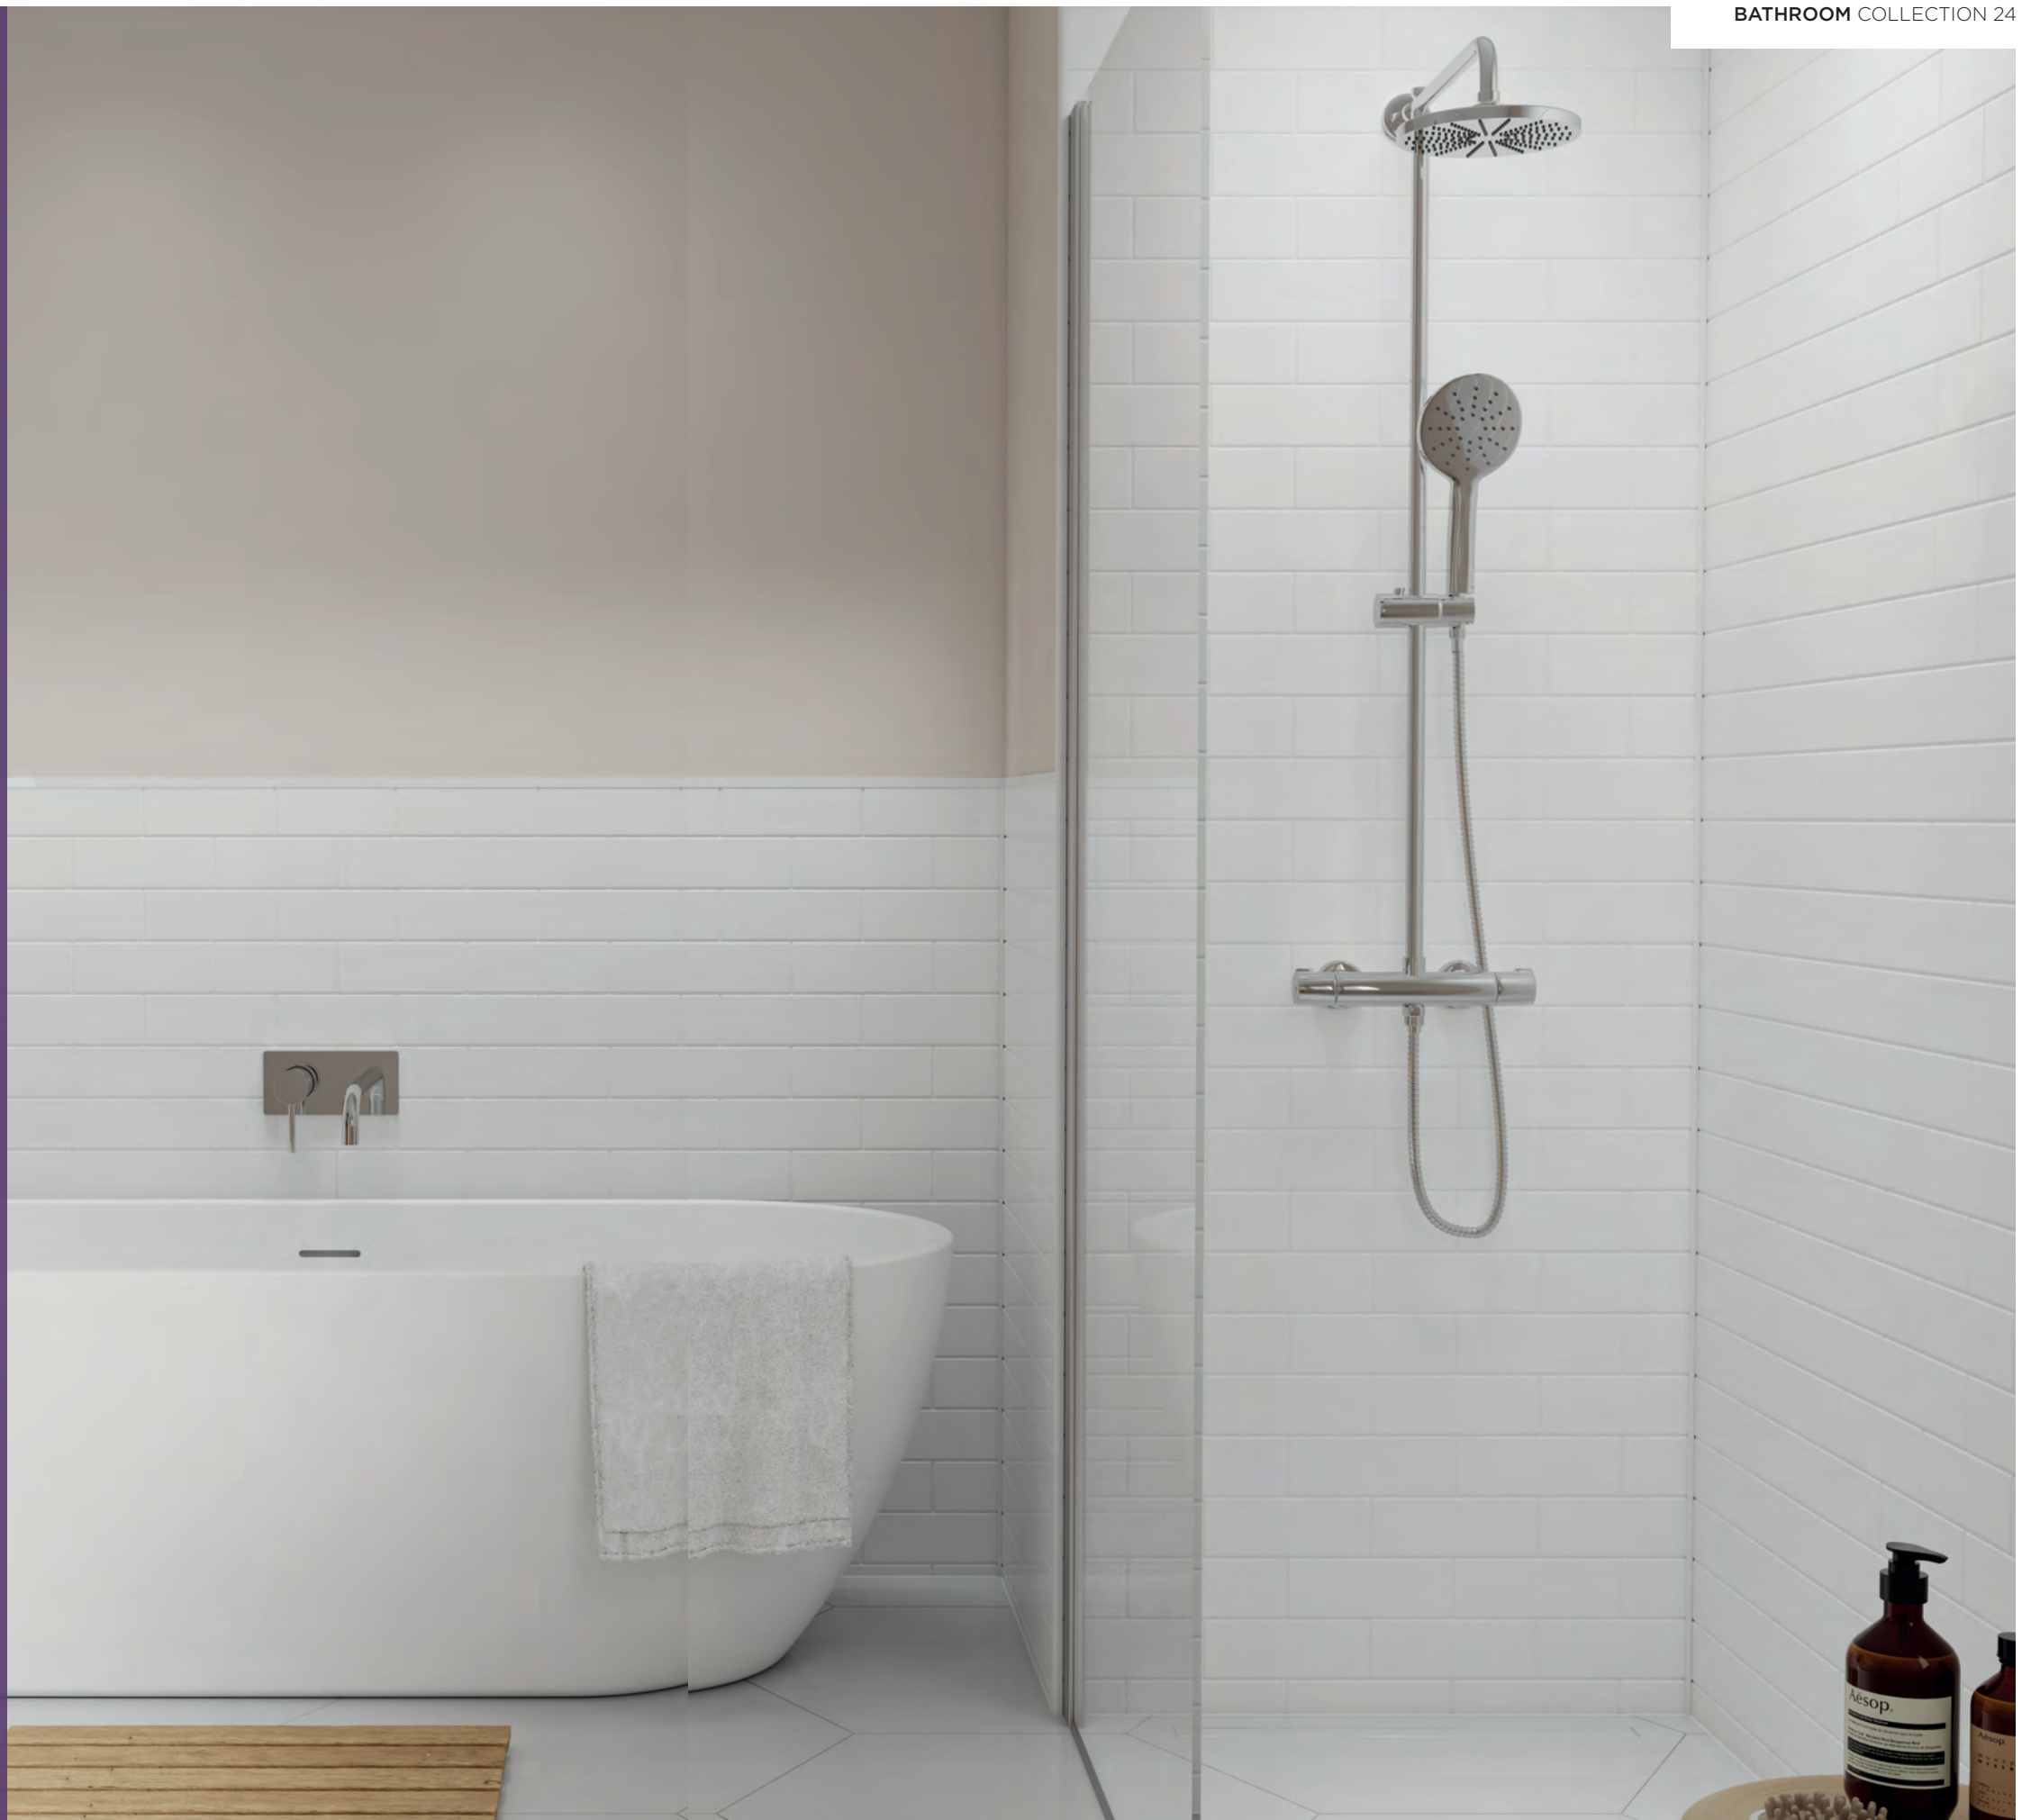

## PROFILES

**H** Hessian

**PS** Polished Silver

**W** White

## AT A GLANCE

**£**

COST  
●●○○○

**👷**

INSTALLATION  
●●●○○

**📐**

EDGES AVAILABLE  
**SE**

**Style Shown:** Cream Tile  
See page 54 for product sizes and codes

**COMPOSITE**  
RANGE

● FINISH ● SEALANT ○ PROFILE

**THIS RANGE BENEFITS FROM...**

- 15 YEAR GUARANTEE
- EASY TO CLEAN
- INSTALL OVER TILES
- NO GROUTING REQUIRED

Full sheet panels with embossed tiles, the Composite range is a breeze to install and maintain compared to tiles. Offered in 4 classic colours, the range also comes in horizontal panels, perfect for a half height wall.