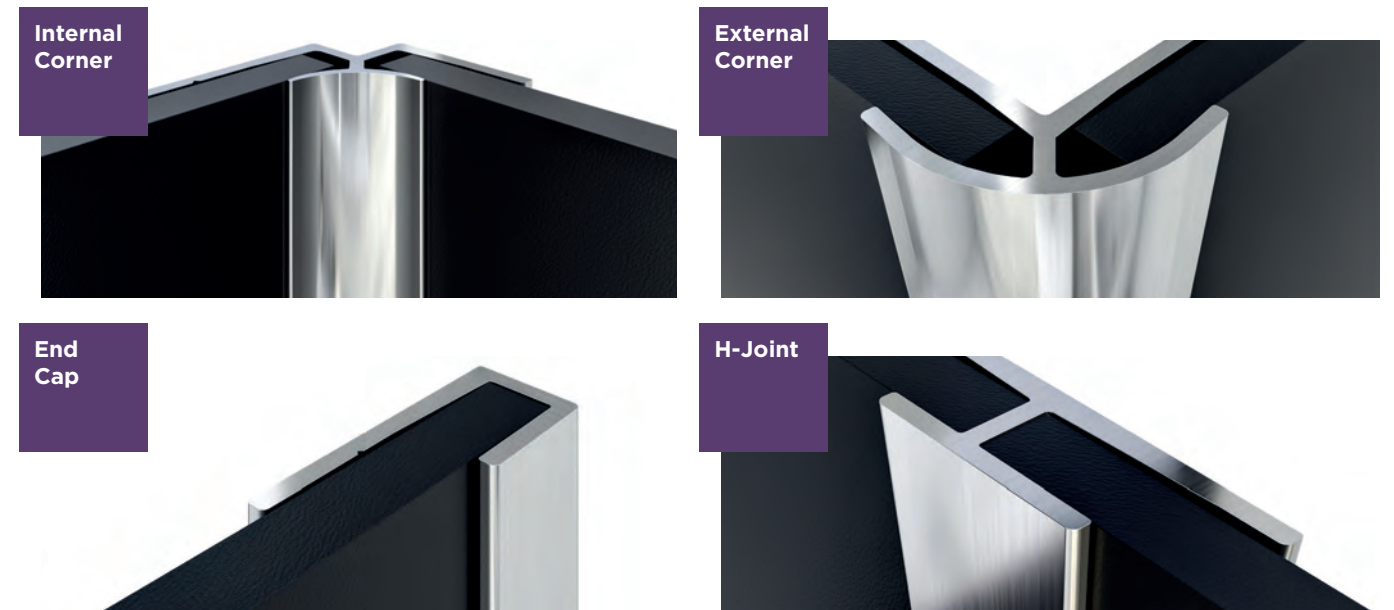

COMPOSITE PROFILES