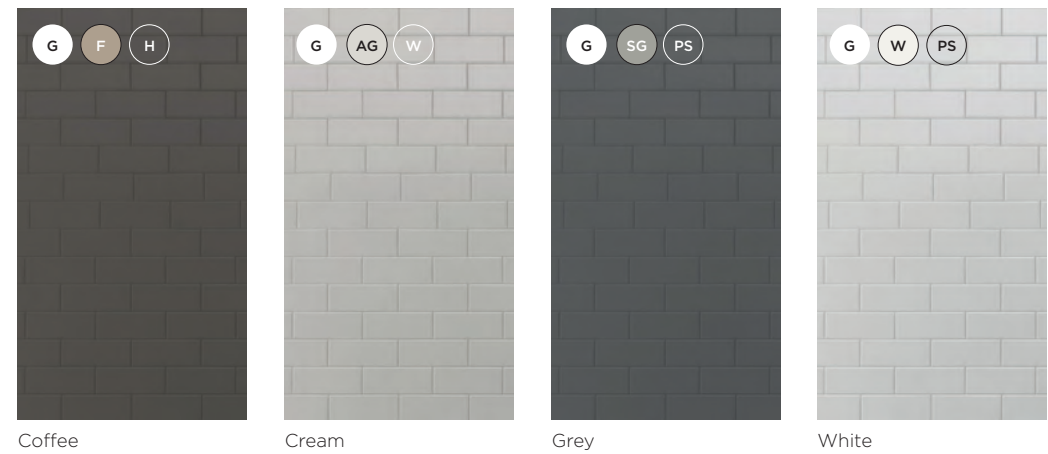

## PROFILES

**H** Hessian

**PS** Polished Silver

**W** White

## AT A GLANCE

**£**

COST  
●●○○○

**👷**

INSTALLATION  
●●●○○

**📐**

EDGES AVAILABLE  
**SE**

**Style Shown:** Cream Tile  
See page 54 for product sizes and codes

**COMPOSITE**  
RANGE

● FINISH ● SEALANT ○ PROFILE

**THIS RANGE BENEFITS FROM...**

- 15 YEAR GUARANTEE
- EASY TO CLEAN
- INSTALL OVER TILES
- NO GROUTING REQUIRED

Full sheet panels with embossed tiles, the Composite range is a breeze to install and maintain compared to tiles. Offered in 4 classic colours, the range also comes in horizontal panels, perfect for a half height wall.