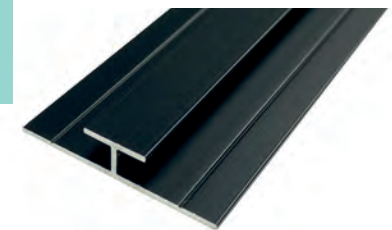

ALLOY CODES

PANELS	600mm Square Edge	900mm Square Edge	1200mm Square Edge	2 Sided Shower Cubicle Kit	3 Sided Shower Cubicle Kit
Essence	5060699099971	5060699099896	5060699099810	5055286014284	5055286014369
Starry Night	5060699099964	5060699099889	5060699099803	5055286014277	5055286014352
Battleship Grey	5060699099957	5060699099872	5060699099797	5055286014260	5055286014345
Slate	5060699099971	5060699099896	5060699099810	5055286014284	5055286014369
Deep Sea Blue	5060699099902	5060699099827	5060699099742	5055286014215	5055286014291
Glacier White	5060699099919	5060699099834	5060699099759	5055286014222	5055286014307
Hadrian Green	5060699099940	5060699099865	5060699099780	5055286014253	5055286014338
Malibu Grey	5060699099926	5060699099841	5060699099766	5055286014239	5055286014314
Midnight Grey	5060699099940	5060699099865	5060699099780	5055286014253	5055286014338
Neptune Blue	5060699099919	5060699099834	5060699099759	5055286014222	5055286014307
Seabreeze Green	5060699099933	5060699099858	5060699099773	5055286014246	5055286014321
Seafoam Green	5060699099957	5060699099872	5060699099797	5055286014260	5055286014345
Smoked Rose	5060699099902	5060699099827	5060699099742	5055286014215	5055286014291
Storm Blue	5060699099926	5060699099841	5060699099766	5055286014239	5055286014314
Terra Grey	5060699099933	5060699099858	5060699099773	5055286014246	5055286014321
Urban Grey	5060699099964	5060699099889	5060699099803	5055286014277	5055286014352

PROFILES	Internal Corner	External Corner	End Cap	Joining Section
Matt Black	5055286014185	5055286014161	5055286014123	5055286014147
Polished Silver	5055286014178	5055286014154	5055286014116	5055286014130